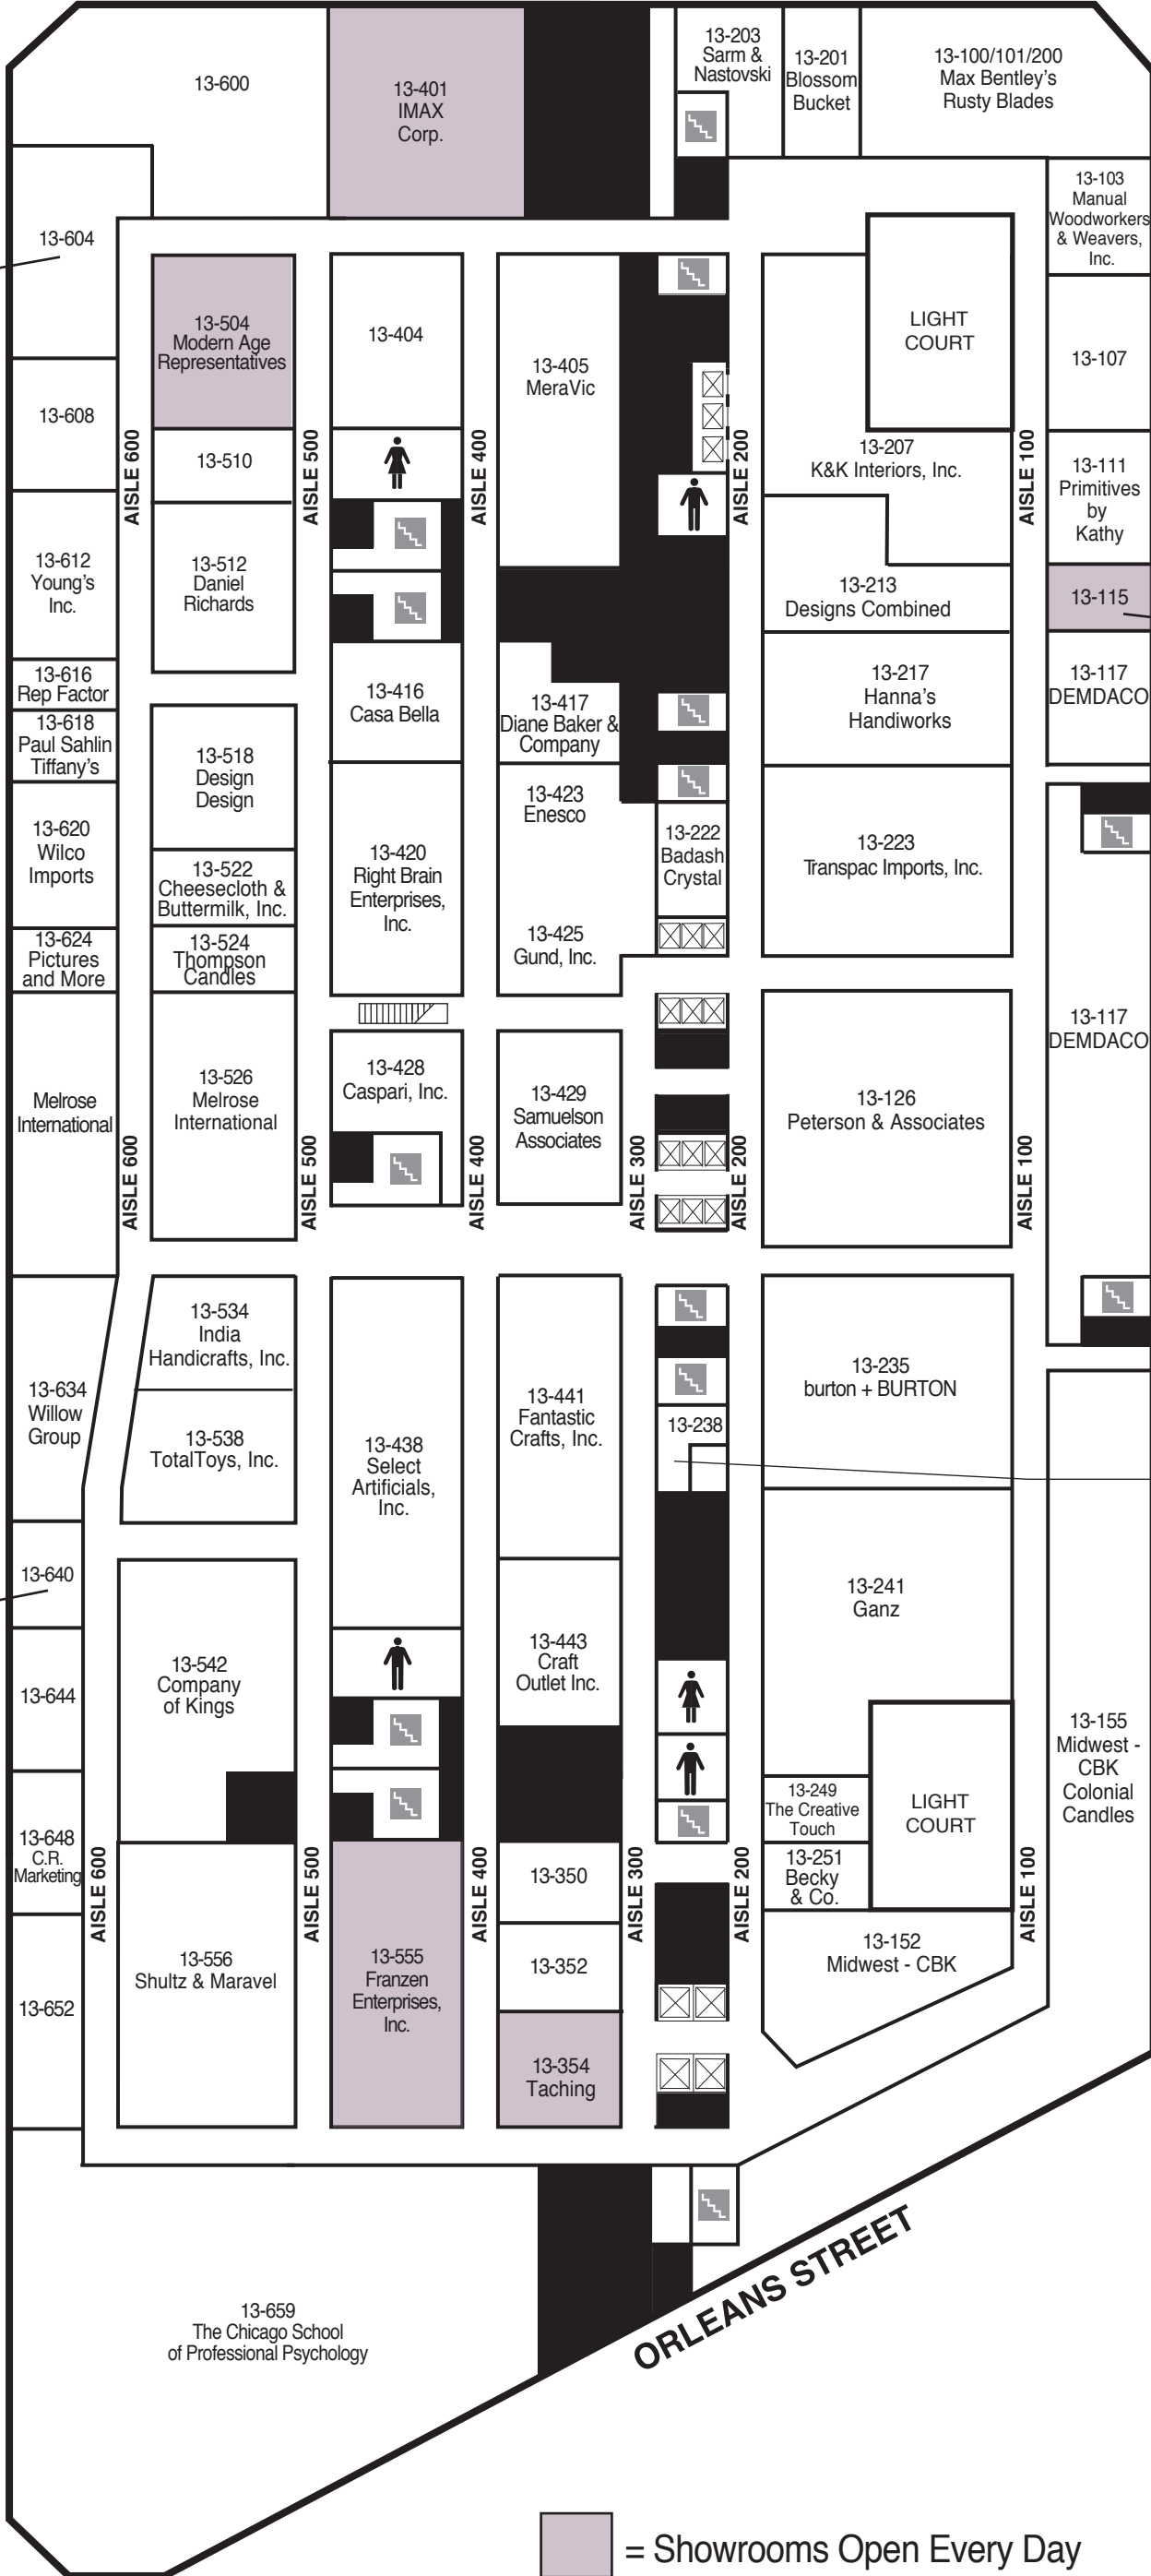

WELLS STREET

Kelley & Crew, Inc.
Gift Representatives

Simpson
Marketing

MART PLAZA DRIVE
RIVER FRONT

KINZIE STREET

T.R.
McTaggart

Marci & Co.

ORLEANS STREET

[Shaded Box] = Showrooms Open Every Day